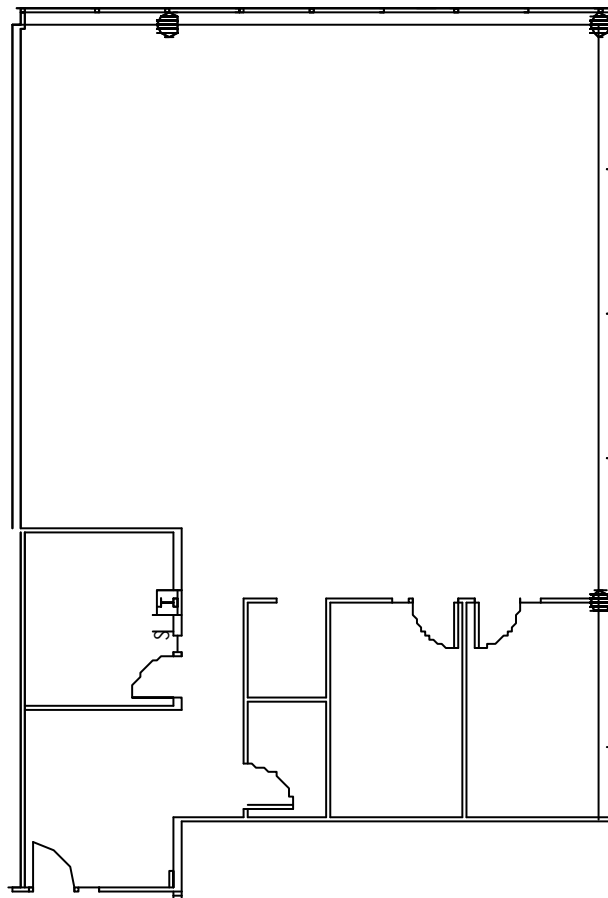

# For Lease

THE CAMPUS  
AT LEGACY

5360 Legacy Drive, Plano, Texas 75024

**Suite 115**  
2,900 rsf

[www.thecampusatlegacy.com](http://www.thecampusatlegacy.com)

**JOHN BROWNLEE**  
[j.brownlee@am.jll.com](mailto:j.brownlee@am.jll.com)