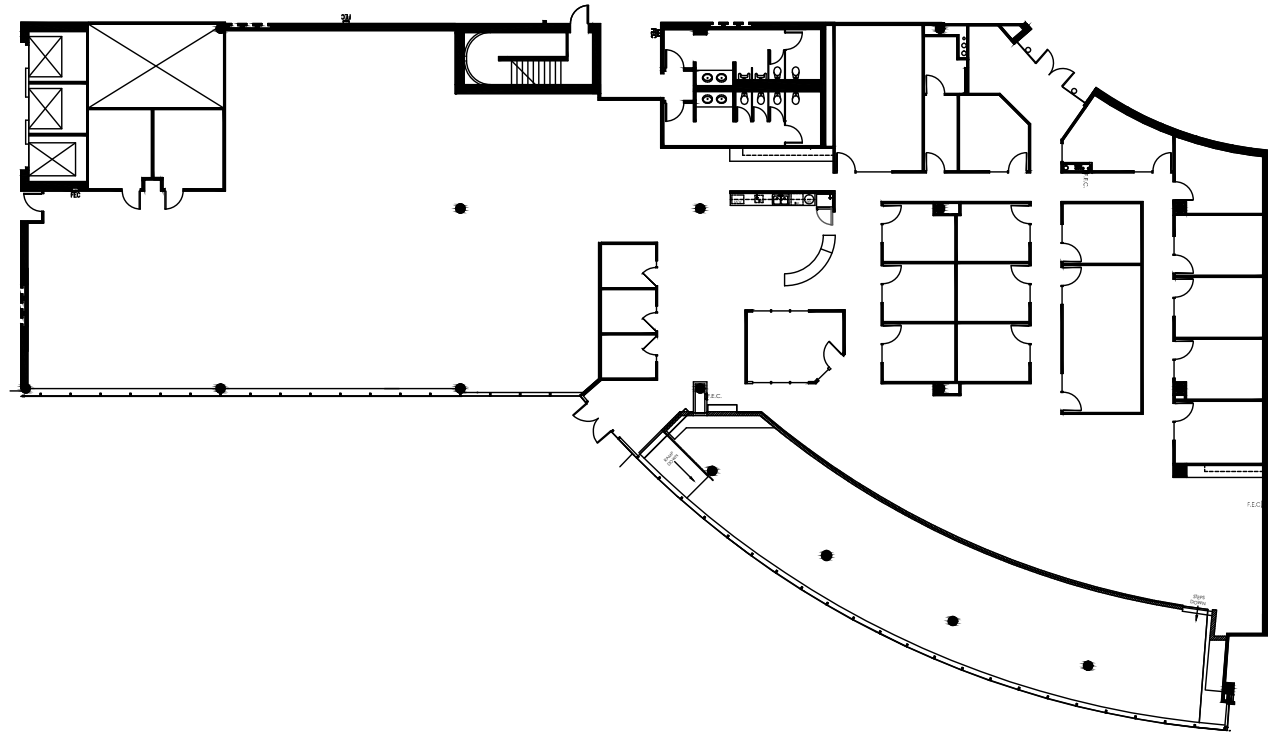

# For Lease

THE CAMPUS  
AT LEGACY 

5360 Legacy Drive, Plano, Texas 75024

**Suite 160**  
17,576 rsf

[www.thecampusatlegacy.com](http://www.thecampusatlegacy.com)

JOHN BROWNLEE  
[j.brownlee@am.jll.com](mailto:j.brownlee@am.jll.com)